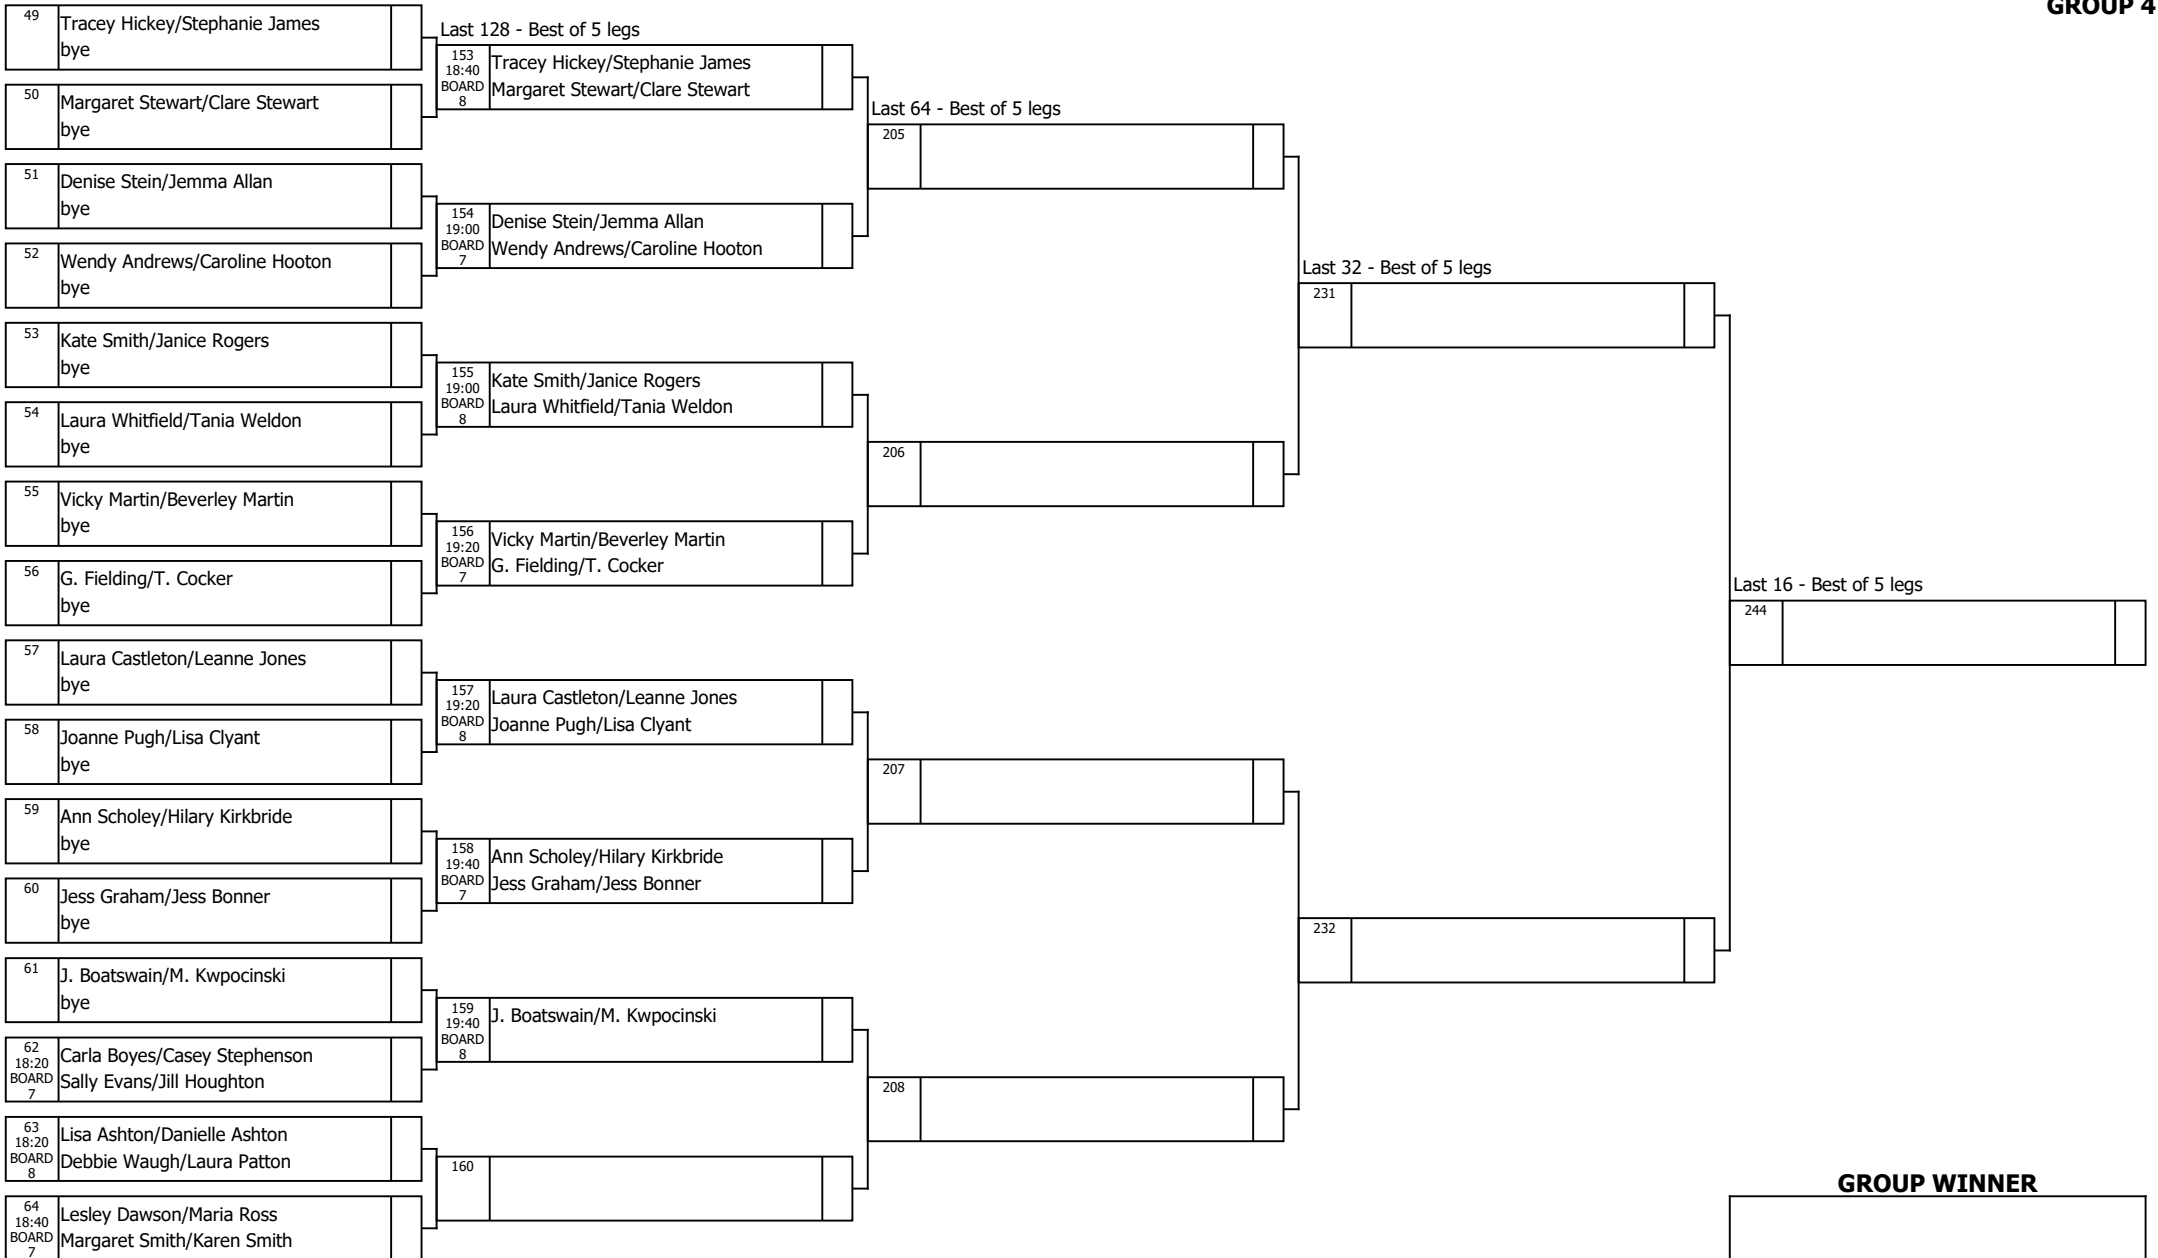

Last 256 - Best of 5 legs