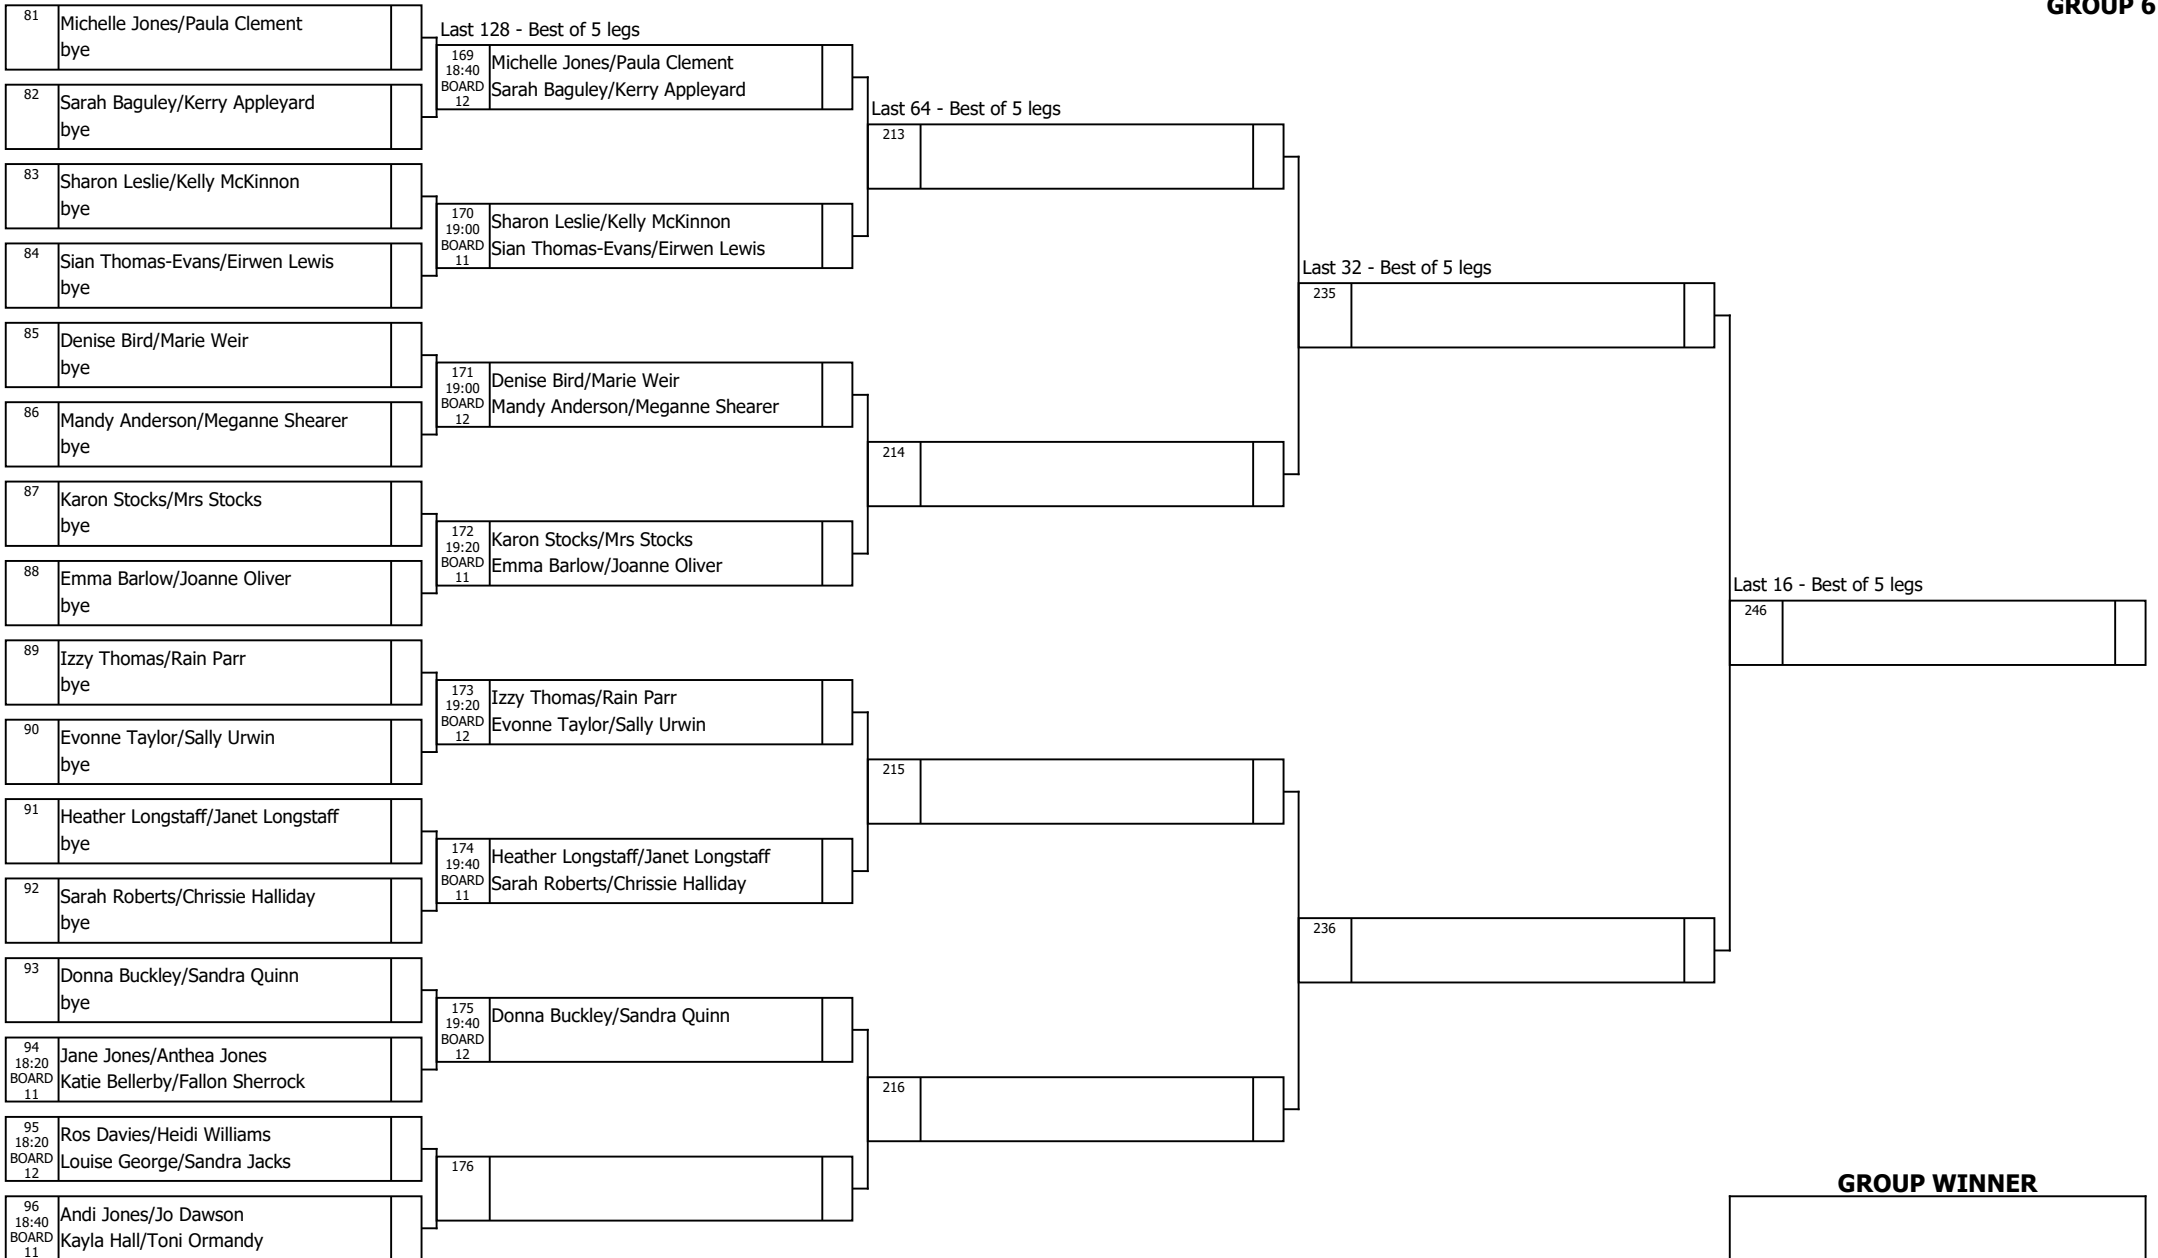

Last 256 - Best of 5 legs

GROUP 5

Last 256 - Best of 5 legs

Last 256 - Best of 5 legs

Last 256 - Best of 5 legs

97	Mair Carpenter/Liz Williams bye
98	Joanne Toye/Jane Robson bye
99	Katie Tierney/J Mcnally bye
100	Stacey Thame/Lydia Kerr bye
101	Brenda Kearney/Janet Hardman bye
102	B. Roberts/I. Jopson bye
103	Susanah Mcgimpsey/Lynn Cowan bye
104	Ann Marie Potts/Linda Ithurralde bye
105	Louise Hepburn/Cody Hepburn bye
106	Janice Wilson/Roxanne Litherland bye
107	Iris Powell/Sue Powell bye
108	Pat Graham/Dawn Phillips bye
109	Jules Fisher/Leanne Howard bye
110	Lesley Holt/Karen Smith Caryn Goldthorpe/Enid Critchley
111	Yvonne Whitley/Alison Bird Grace Crane/Jennifer Donaghy
112	Joanne Clements/Karolina Podgorska Ceri Stephens/Angie McDonald