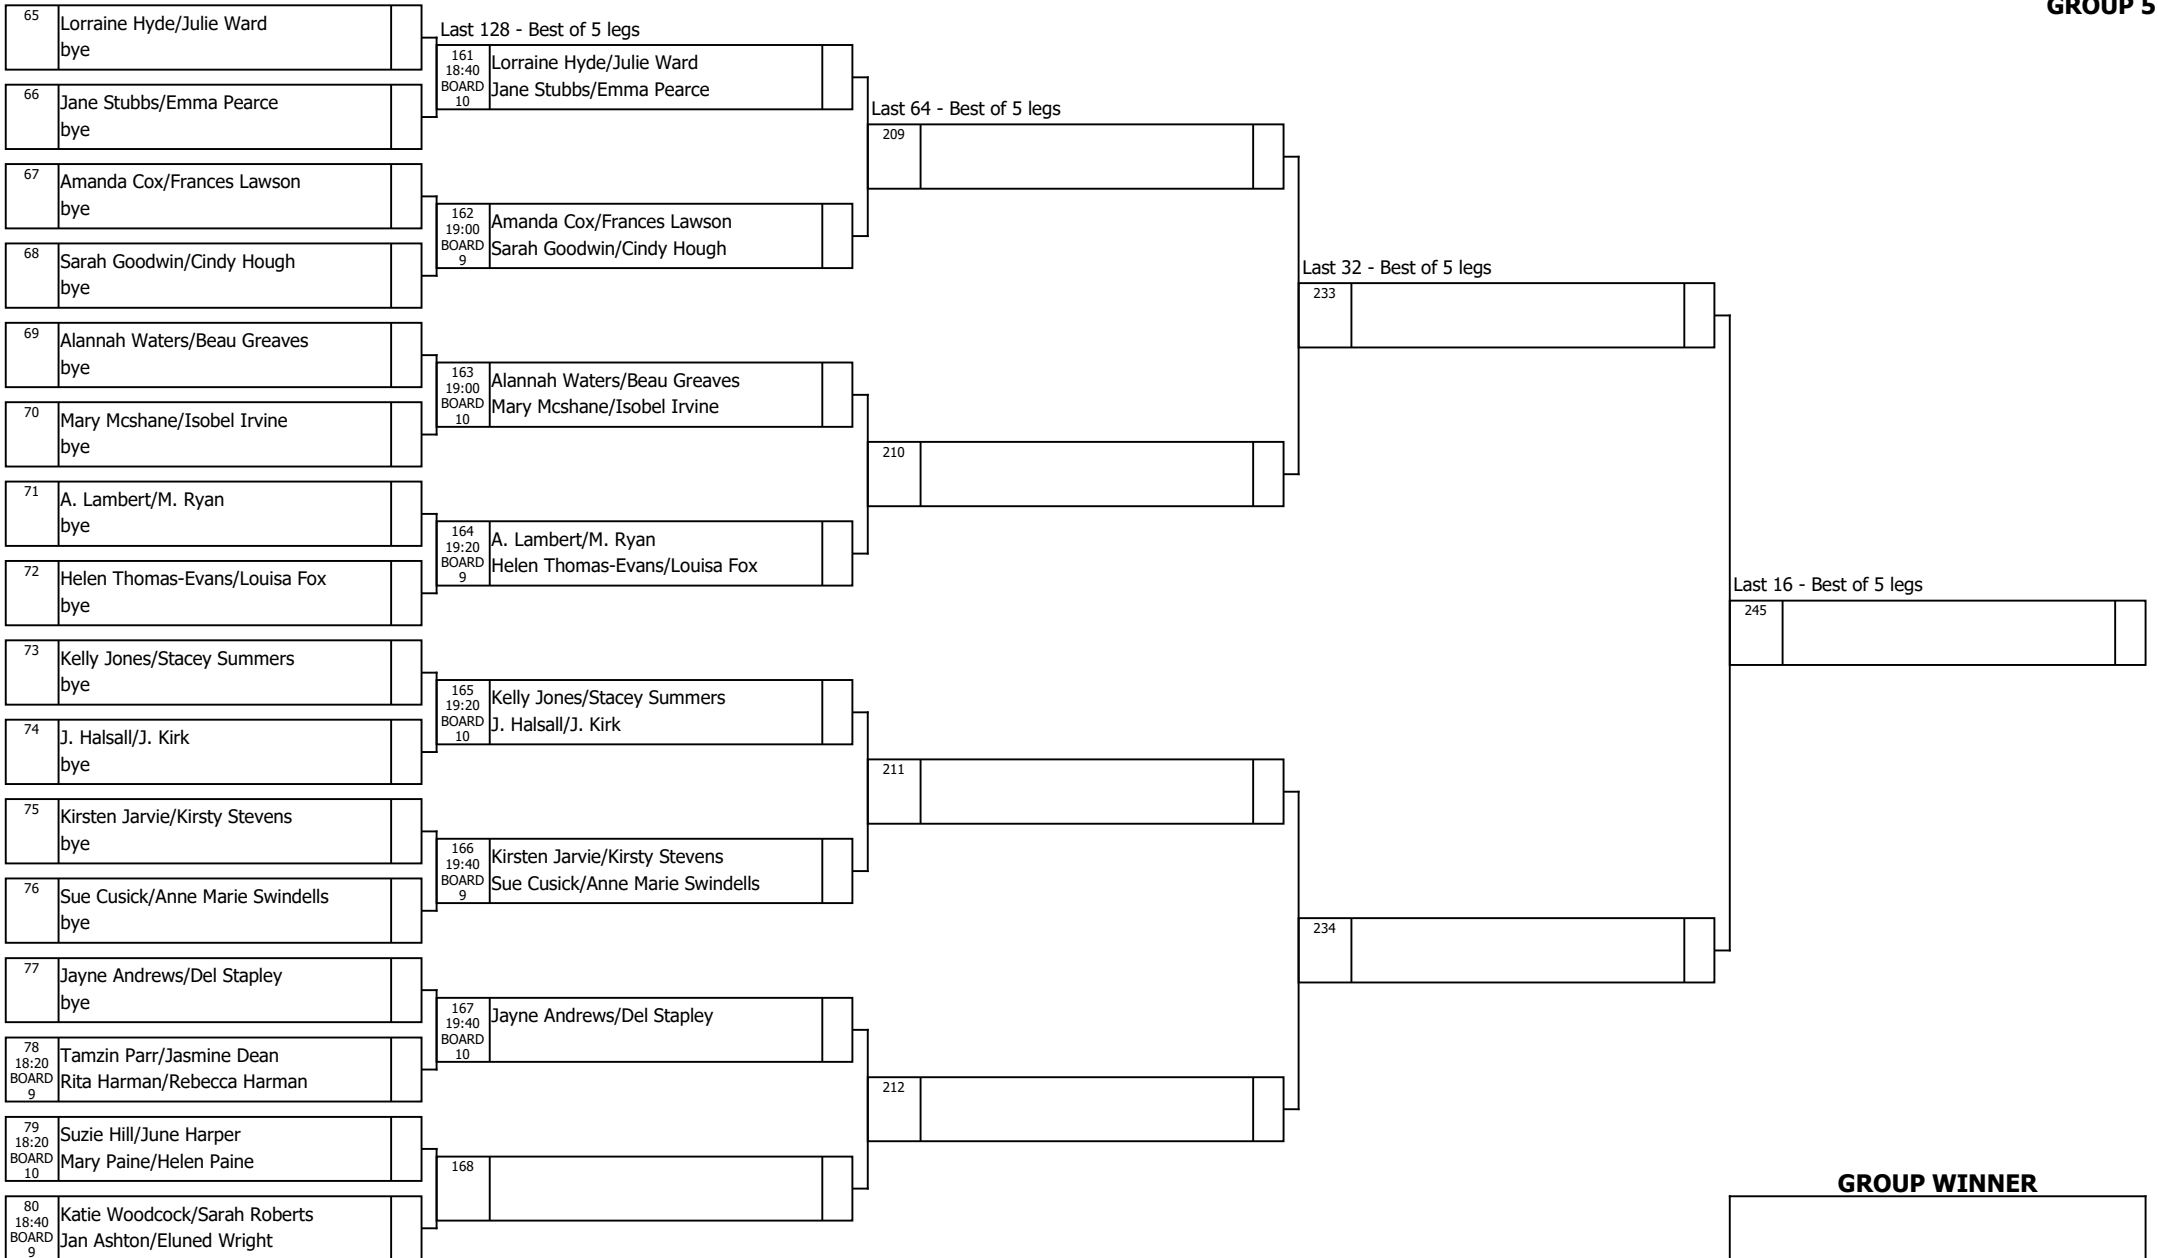

GROUP 5

Last 256 - Best of 5 legs